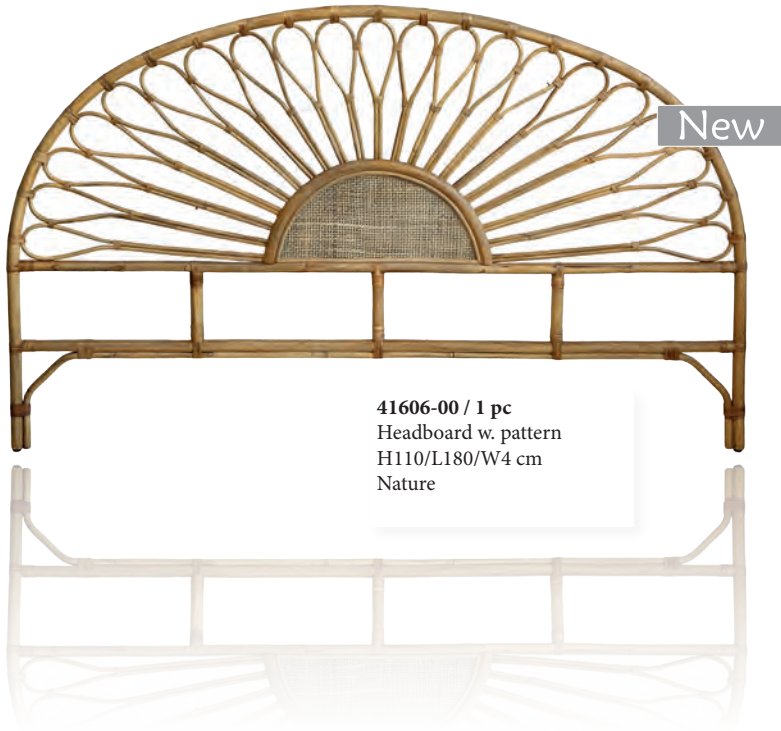

41606-00 / 1 pc
Headboard w. pattern
H110/L180/W4 cm
Nature