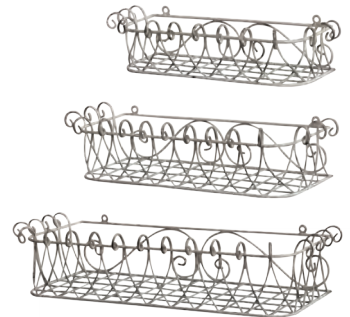

# Shabby Chic Furniture

*Adorn your home  
with charming antique  
details and rustic  
finishes*

**40365-19 / 2 pcs**  
Old Shelving Unit for wall  
w. 3 shelves  
H100/L43/W24 cm  
Antique cream

**41625-19 / 2 pcs**  
Shelf w. lace edge  
H29/L69/W23 cm  
Antique cream